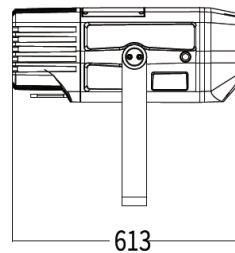

Outdoor Image projector with framing

Features

- Powerful Image Projector
- 5° - 52° Zoom range
- 2X7 rotating gobos
- Manual framing system.
- IP66 die cast alloy for long life

Technical Specifications

SPECIFICATION

PHYSICAL

Dimension: 683X343X250 mm
 Net Weight: 27 kgs
 Protection: IP 66
 Framing System: 4 Manual shutter blades