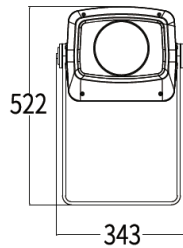

Outdoor Image projector with framing

Features

- Powerful Image Projector
- 5° - 52° Zoom range
- 2X7 rotating gobos
- Manual framing system.
- IP66 die cast alloy for long life

Technical Specifications

SPECIFICATION

PHYSICAL

Dimension: 683X343X250 mm
 Net Weight: 27 kgs
 Protection: IP 66
 Framing System: 4 Manual shutter blades