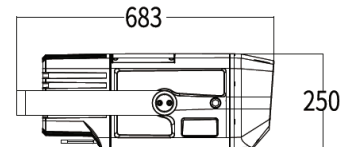

Outdoor Image projector with framing

Features

- Powerful Image Projector
- 5° - 52° Zoom range
- 2X7 rotating gobos
- Manual framing system.
- IP66 die cast alloy for long life

Technical Specifications

SPECIFICATION

PHYSICAL

Dimension: 683X343X250 mm
 Net Weight: 27 kgs
 Protection: IP 66
 Framing System: 4 Manual shutter blades