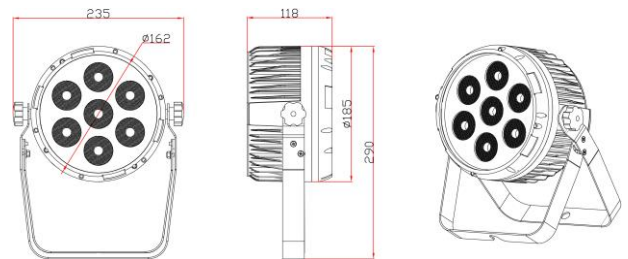

Indoor slim-par RGBWA UV

Features

- High power 6IN1 RGBWA UV 15W LEDs*7pcs
- 25deg lens
- IP20, indoor use
- Flicker-free
- Slim body design

Technical Specifications

SPECIFICATION

Power consumption: 120W
Input voltage: AC 110V-250V,50-60Hz
Working position: any safe working position
Working position temperature: -10-40deg

Light source: High power 6in1 RGBWA UV 15W* 7pcs
Lifetime: >100,000hours
CCT: 6500K
Lens: 15/25deg lens optional

Dimmer: 0-100 linear dimmer system
RGBWA UV mixing color
Slim body, perfect design, keeping popular for years
Flicker-free

CONTROL

Display: LED digital display
DMX channel: 6/10 CHs
Control mode: Master /Slave synchronization, Stand-alone mode, sound mode and DMX512 control mode

CONSTRUCTION

DMX link: 3pin DMX in and out
Power link: powercon in and out
Protection rate: IP20, indoor use
Housing: Dia-casting aluminum housing, black/silver/white color, optional

PHYSICAL

Dimension: 235*118*290mm
Net Weight: 3.3kgs
Gross weight: 5kgs