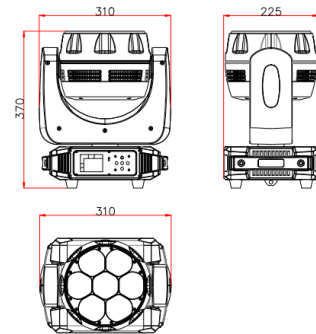

Led wash Moving Head

Features

- Classic LED moving wash
- RGBW 40W LED lamp X 7pcs
- 4.5-36° zoom angle
- 2500K-8000K 8-class color temperature adjustment
- Compact design, Mini zoom moving wash

Technical Specifications

Electronic zoom range: 4.5 ° -36 °
Motor: Two speedy 3-phase motors for Pan/Tilt
Pan movement range: 540°
Tilt movement range: 270°

CONTROL

Display: LCD display
DMX Channel: 12/17 DMX channels
Control mode: Master /Slave synchronization, Stand-alone mode and DMX512 control

CONSTRUCTION

DMX link: 3pin/5pin DMX in and out
Power link: Powercon In and out
Protection rate: IP20, for indoor use
Housing: heat-proof plastic module + hard metal, black/silver/white color, optional

PHYSICAL

Dimension: 310*225*370mm
Net Weight: 9.5kgs
Gross Weight: 12.5kgs