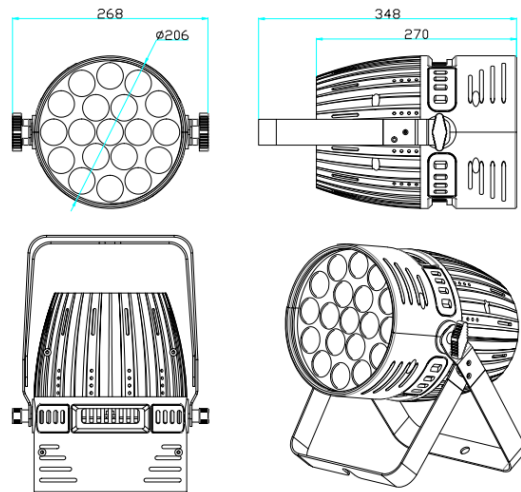

LED Zoom par.

Features

- High power zoom par
- 4in1 RGBW 15w LEDs*19pcs
- 5-60° electronic zoom
- IP20 indoor use
- Flicker-free
- Super brightness , smooth zoom

Technical Specifications

SPECIFICATION

Power consumption: 300W
 Input voltage: AC 110V-250V,50-60Hz
 Working position: any safe working position
 Working position temperature: -10-40deg

Light source: 4in1 RGBW 15W*19pcs
 Lifetime: >100,000hours
 CCT: 6000K
 Zoom: 5-60° electronic zoom

Dimmer: 0-100 linear dimmer system
 RGBW mixing color
 Super output smooth zoom
 Flicker-free

CONTROL

Display: LCD digital display
 DMX channel: 5/7/8 CHs
 Control mode: Master /Slave synchronization, Stand-alone mode, sound mode and DMX512 control mode

CONSTRUCTION

DMX link: 3Pin DMX in and out
 Power link: powercon in and out
 Protection rate: IP20, indoor use
 Housing: Heat-proof and fire-proof plastic housing + hard metal, black/silver/white color, optional

PHYSICAL

Dimension: 262*270*348mm
 Net Weight: 4.5 kgs
 Gross weight: 6.5kgs