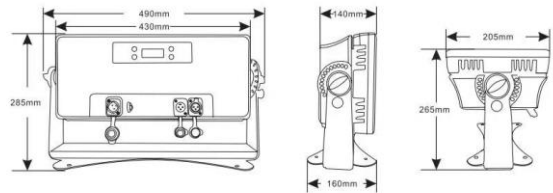

Outdoor strobe: TW 1320 pcs, RGBW 1320 pcs

Features

- Outdoor strobe
- TW SMD 5050 4in1 RGBW 0.8W LEDs X 1320 pcs
- 6 block pixel control, every block is 220pcs led
- 120° beam angle
- IP65 rated
- Flicker-free
- Silent working

Technical Specifications

SPECIFICATION

Power consumption: 1200W
 Input voltage: AC 110V-250V,50-60Hz
 Working position: any safe working position
 Working position temperature: -10-40deg

Light source: TW SMD5050 4in1 RGBW 0.8W*1320pcs
 6 blocks , every block is 220pcs
 Lifetime: >100,000hours
 CCT: 7000K
 Beam angle: 120deg

CONSTRUCTION

DMX link: Seetronic IP65 3pin DMX in and out
 Power link: Seetronic IP65 powercon in
 Protection rate: IP65, indoor and outdoor use
 Housing: Die-casting aluminum housing, black/silver/white color, optional

PHYSICAL

Dimension: 490*160*285mm
 Net Weight: 12.7 kgs
 Gross weight: 15.5kgs