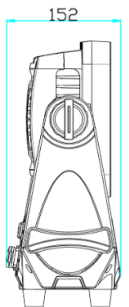

Outdoor Wash Projector

Features

- 4in1 RGBW 10W LEDs*44pcs
- 25/45 deg lens optional
- IP65 rated
- Flicker-free, low noise
- Barndoor, top hat and filter lens optional
- Best in class results

Technical Specifications

PHYSICAL

Dimension: 493*152*352mm
 Net Weight: 13.8 kgs
 Gross weight: 16.5kgs