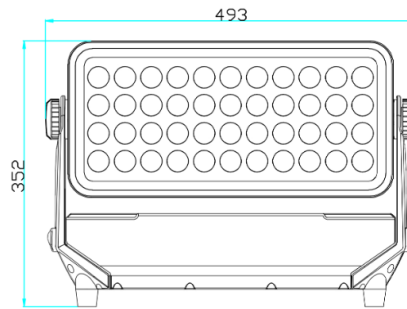

Outdoor Wash Projector

Features

- 4in1 RGBW 10W LEDs*44pcs
- 25/45 deg lens optional
- IP65 rated
- Flicker-free, low noise
- Barndoor, top hat and filter lens optional
- Best in class results

Technical Specifications

PHYSICAL

Dimension: 493*152*352mm
 Net Weight: 13.8 kgs
 Gross weight: 16.5kgs