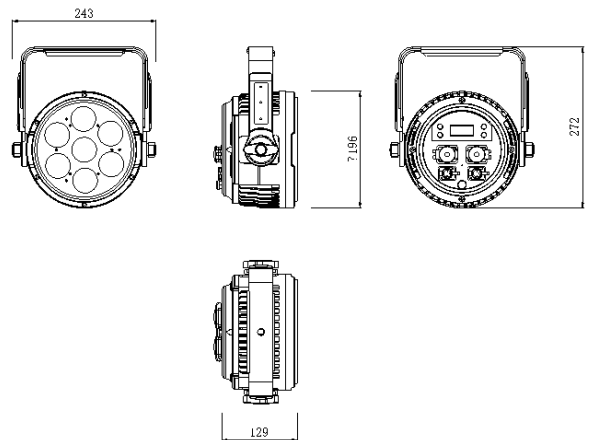

LED Outdoor par.

Features

- Small outdoor par
- 4in1 RGBW 10W LEDs*12pcs
- 25° lens
- IP65 waterproof rate, indoor and outdoor use
- Flicker-free

Technical Specifications

SPECIFICATION

Power consumption: 120W
 Input voltage: AC 110V-250V,50-60Hz
 Working position: any safe working position
 Working position temperature: -10-40°

Light source: CH Cree 4in1 RGBW 10W*12pcs
 Lifetime: >100,000hours
 CCT: 7000K
 Lens: 25/40 deg optional

Dimmer: 0-100 linear dimmer system
 RGBW mixing color
 Working silently, Low noise
 Flicker-free

CONTROL

Display: LCD display
 DMX channel: 1/4/8 CHs
 Control mode: Master /Slave synchronization, Stand-alone mode, sound mode and DMX512 control mode

CONSTRUCTION

DMX link: IP65 3pin DMX in and out
 Power link: IP65 powercon in and out
 Protection rate: IP65, indoor and outdoor use
 Housing: Die-casting aluminum housing, black/silver/white color, optional

PHYSICAL

Dimension: 243*129*272mm
 Net Weight: 5.5 kgs
 Gross weight: 7.5kgs