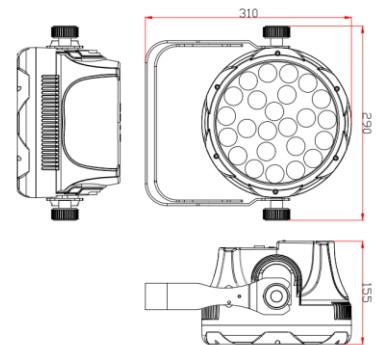

Indoor Slim par.

## Features

- High power 4IN1 RGBW 10w LEDs\*18pcs
- 25° lens
- CCT 6500K
- IP20, indoor use
- Low noise

### PHYSICAL

Dimension: 310\*290\*155mm

Net Weight: 4 kgs

Gross weight: 6.5kgs