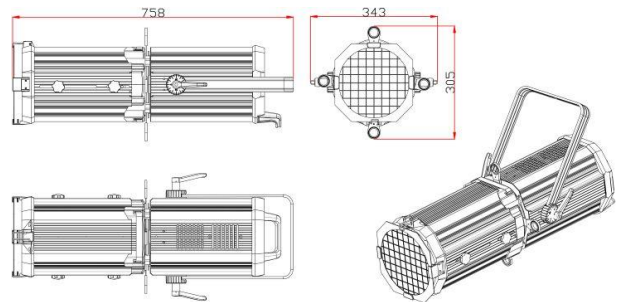

Led Profile: 250 W 15-55° Zoom

Features

- High power zoom profile
- TW LED COB 2IN1 250W white lamp, CW 125W, WW 125W
- 3000K-6000K adjustable color temperature
- 15-55° manual zoom
- High CRI > 95
- Flicker free

Technical Specifications

SPECIFICATION

Power consumption: 300W
 Input voltage: AC 110V-250V,50-60Hz
 Working position: any safe working position
 Working position temperature: -10-40deg

Light source: TW COB LED 250W 2in1 lamp* 1piece
 (WW 3000K 125W + CW 6000K 125W)
 CTO: 3000K - 6000K linear adjustment
 Lifetime: >100,000hours
 High CRI > 95
 Manual zoom: 15° -55°

CONSTRUCTION

DMX link: 3pin DMX XLR
 Power link: Powercon In/out
 Protection rate: IP20, for indoor use
 Housing: Casting aluminum housing, black/silver/white color, optional

PHYSICAL

Dimension: 758x343x305mm
 Net Weight:13.6kgs
 Gross weight: 17.5kgs