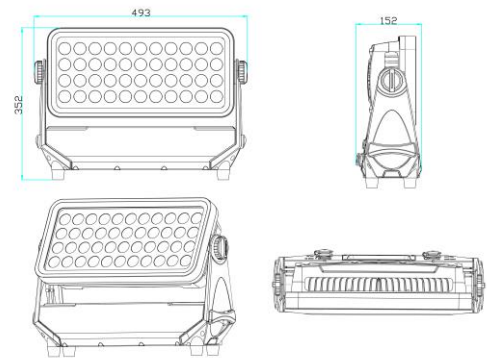

## Features

- 4in1 RGBW 10W LEDs\*44pcs
- 20/30/40 deg lens optional
- IP65 outdoor rated
- Flicker-free, low noise
- Barndoor, top hat and filter lens optional
- Fast lock design, easy to install

## Technical Specifications

Power consumption: 600W  
 Input voltage: AC 110V-250V,50-60Hz  
 Working position: any safe working position  
 Working position temperature: -10-40deg

Light source: 4in1 RGBW 10W\*44pcs  
 Lifetime: >100,000hours  
 CCT: 6500K  
 Lens: 20/30/40 deg optional

### PHYSICAL

Dimension: 493\*152\*352mm  
 Net Weight: 13.8 kgs